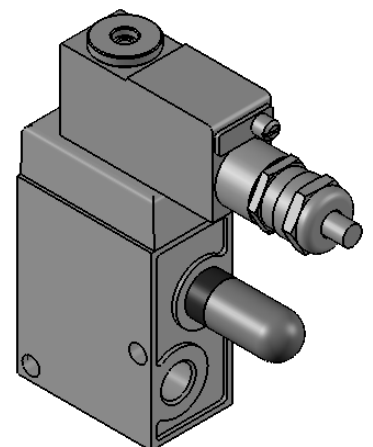

Type	MVF 3/2-1/4E
Connection thread size	G 1/4"
Voltage	24 V DC
Ambient temperature	-5° up to +40°C
Valve housing type	MFH-3-1/4-EX
Classification (ATEX)	Group II, Category 2 GD c T4 T130°C
Coil	MSFG 24 DC-K5-M-EX
Classification (ATEX)	Group II, Category 2 GD EEx m II T5
Silencer	Plastic, G 1/4"
Cable length	5,0 m
Bestell-Nr.	61700413